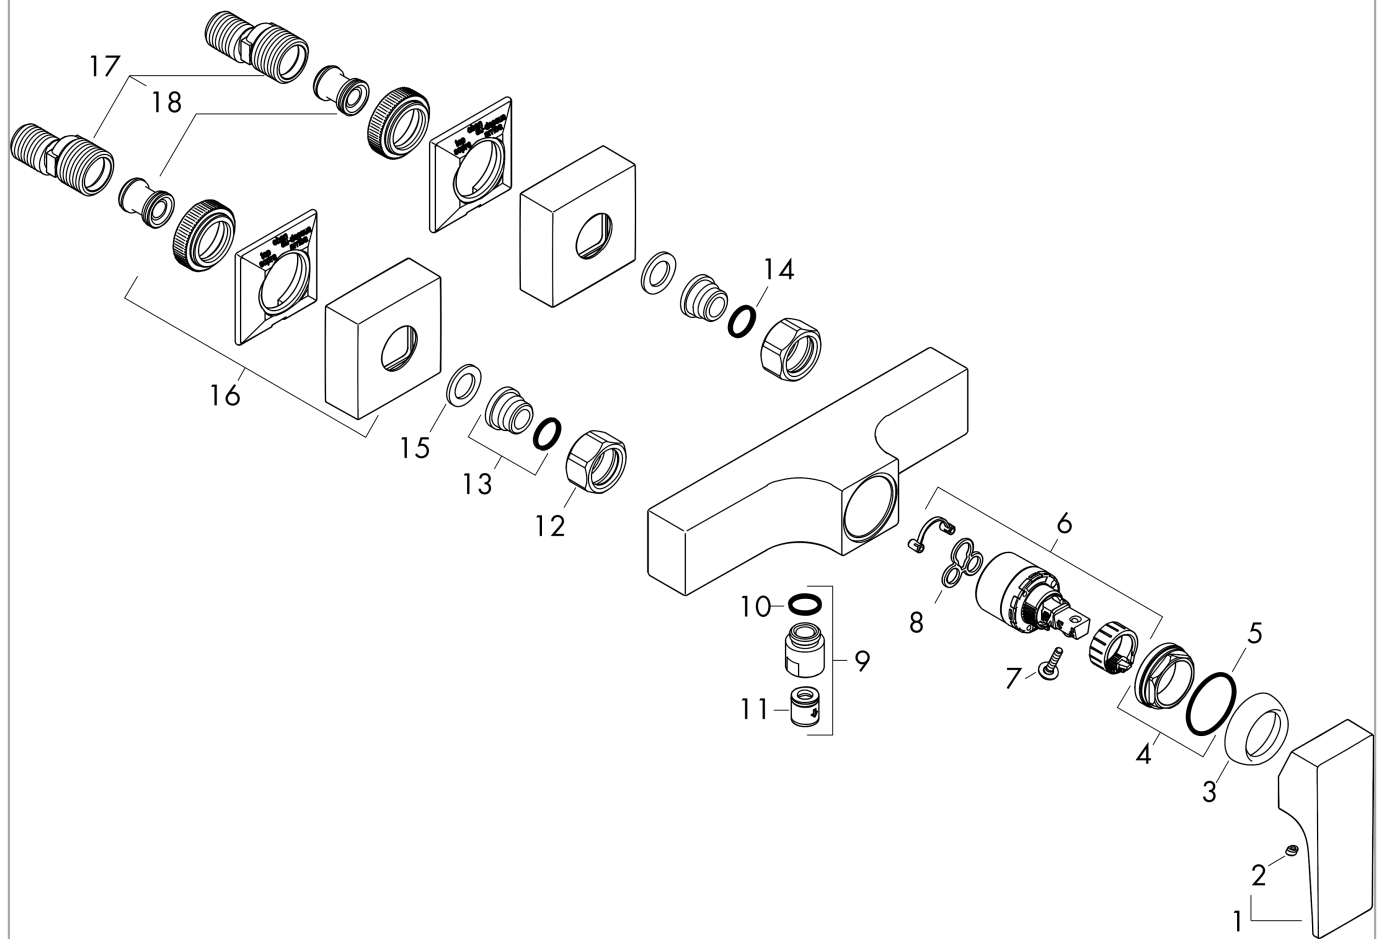

Metropol

Single lever shower mixer for exposed installation with lever handle

Surfaces: **Brushed Bronze** Article Number: **32560140**

Description

product features

- 1 function
- connection type: s-shaped connections
- centre distance: 150 ± 12 mm
- maximum flow rate at 3 bar: 16 l/min
- flow rate of hand shower at 3 bar: 16 l/min
- ceramic cartridge
- min. operating pressure: 1 bar
- max. operating pressure: 10 bar
- temperature limitation adjustable
- non-return valve
- with silencer
- hose connection DN15
- connection dimension: DN15

Design awards

Product image

Scale drawing

Metropol
Single lever shower mixer for exposed installation with lever handle
 Surfaces: **Brushed Bronze** Article Number: **32560140**

Flowchart

Metropol
Single lever shower mixer for exposed installation with lever handle
 Surfaces: **Brushed Bronze** Article Number: **32560140**

Exploded Drawing

Year of production: >07/19

Metropol**Single lever shower mixer for exposed installation with lever handle**Surfaces: **Brushed Bronze** Article Number: **32560140****Spare part list**

Year of production: >07/19

Pos.	Description	Article Number	Price	PU
1	handle	93075140	-	1
2	screw cover	96338000	-	1
3	flange	97406140	-	1
4	nut	97209000	-	1
5	O-Ring 32x2	98193000	-	1
6	cartridge, assy	92730000	-	1
7	locking screw for handle	95140000	-	1
8	seal	95008000	-	1
9	Hose Connection	96044140	-	1
10	O-ring 14x2	98129000	-	1
11	set of non return valves DW 15	94074000	-	1
12	set of nuts	96157140	-	1
13	connecting thread	97220000	-	1
14	O-ring 15x2	98163000	-	1
15	filter packing	96922000	-	1
16	escutcheon	93077140	-	1
17	set of S-unions (± 12 mm)	94140000	-	1
18	noise reduction	96429000	-	1