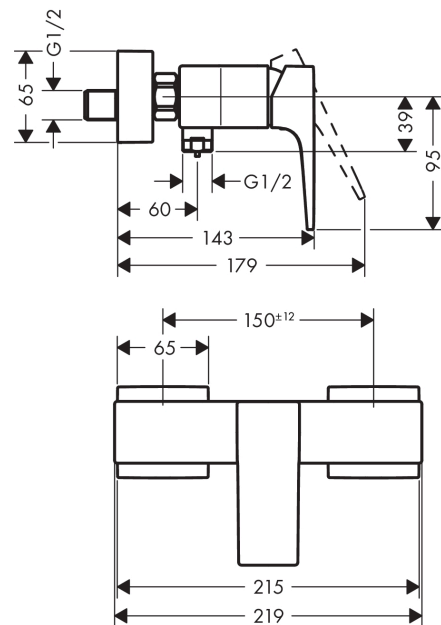

Metropol

Single lever shower mixer for exposed installation with lever handle

Surfaces: **Brushed Bronze** Article Number: **32560140**

Description

product features

- 1 function
- connection type: s-shaped connections
- centre distance: 150 ± 12 mm
- maximum flow rate at 3 bar: 16 l/min
- flow rate of hand shower at 3 bar: 16 l/min
- ceramic cartridge
- min. operating pressure: 1 bar
- max. operating pressure: 10 bar
- temperature limitation adjustable
- non-return valve
- with silencer
- hose connection DN15
- connection dimension: DN15

Design awards

Product image

Scale drawing

Metropol
Single lever shower mixer for exposed installation with lever handle
 Surfaces: **Brushed Bronze** Article Number: **32560140**

Flowchart

Metropol
Single lever shower mixer for exposed installation with lever handle
 Surfaces: **Brushed Bronze** Article Number: **32560140**

Exploded Drawing

Year of production: >07/19

Metropol**Single lever shower mixer for exposed installation with lever handle**Surfaces: **Brushed Bronze** Article Number: **32560140****Spare part list**

Year of production: >07/19

Pos.	Description	Article Number	Price	PU
1	handle	93075140	-	1
2	screw cover	96338000	-	1
3	flange	97406140	-	1
4	nut	97209000	-	1
5	O-Ring 32x2	98193000	-	1
6	cartridge, assy	92730000	-	1
7	locking screw for handle	95140000	-	1
8	seal	95008000	-	1
9	Hose Connection	96044140	-	1
10	O-ring 14x2	98129000	-	1
11	set of non return valves DW 15	94074000	-	1
12	set of nuts	96157140	-	1
13	connecting thread	97220000	-	1
14	O-ring 15x2	98163000	-	1
15	filter packing	96922000	-	1
16	escutcheon	93077140	-	1
17	set of S-unions (± 12 mm)	94140000	-	1
18	noise reduction	96429000	-	1