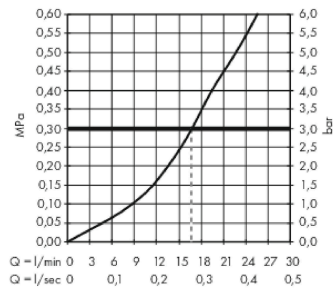

Metropol
Single lever shower mixer for exposed installation with lever handle
Surfaces: **Brushed Bronze**   Article Number: **32560140**

Flowchart